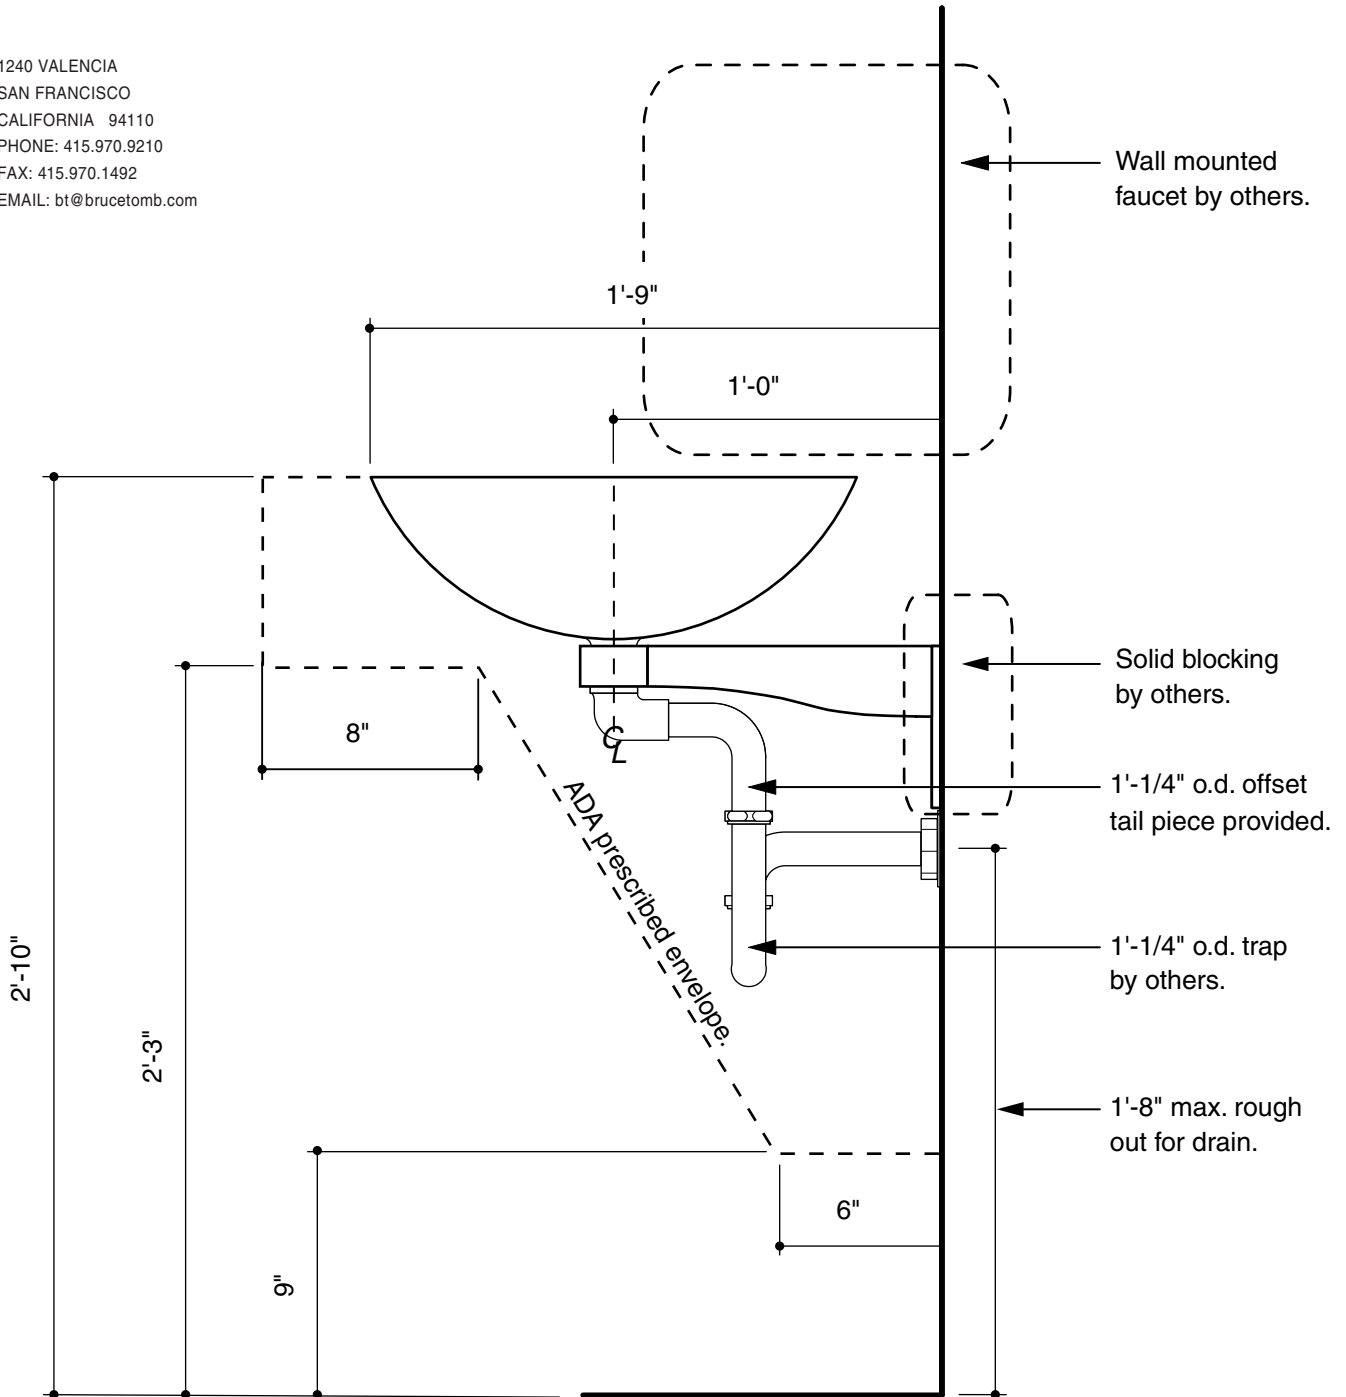

INFINITE FITTING
BASINS BY BRUCE TOMB

1240 VALENCIA
SAN FRANCISCO
CALIFORNIA 94110
PHONE: 415.970.9210
FAX: 415.970.1492
EMAIL: bt@brucetomb.com

SUGGESTED ADA INSTALLATION *
(not to scale)

*** SUGGESTED INSTALLATION MAY NOT BE APPROPRIATE FOR ALL AREAS.
PLEASE REVIEW LOCAL BUILDING CODES FOR CORRECT INSTALLATION.**