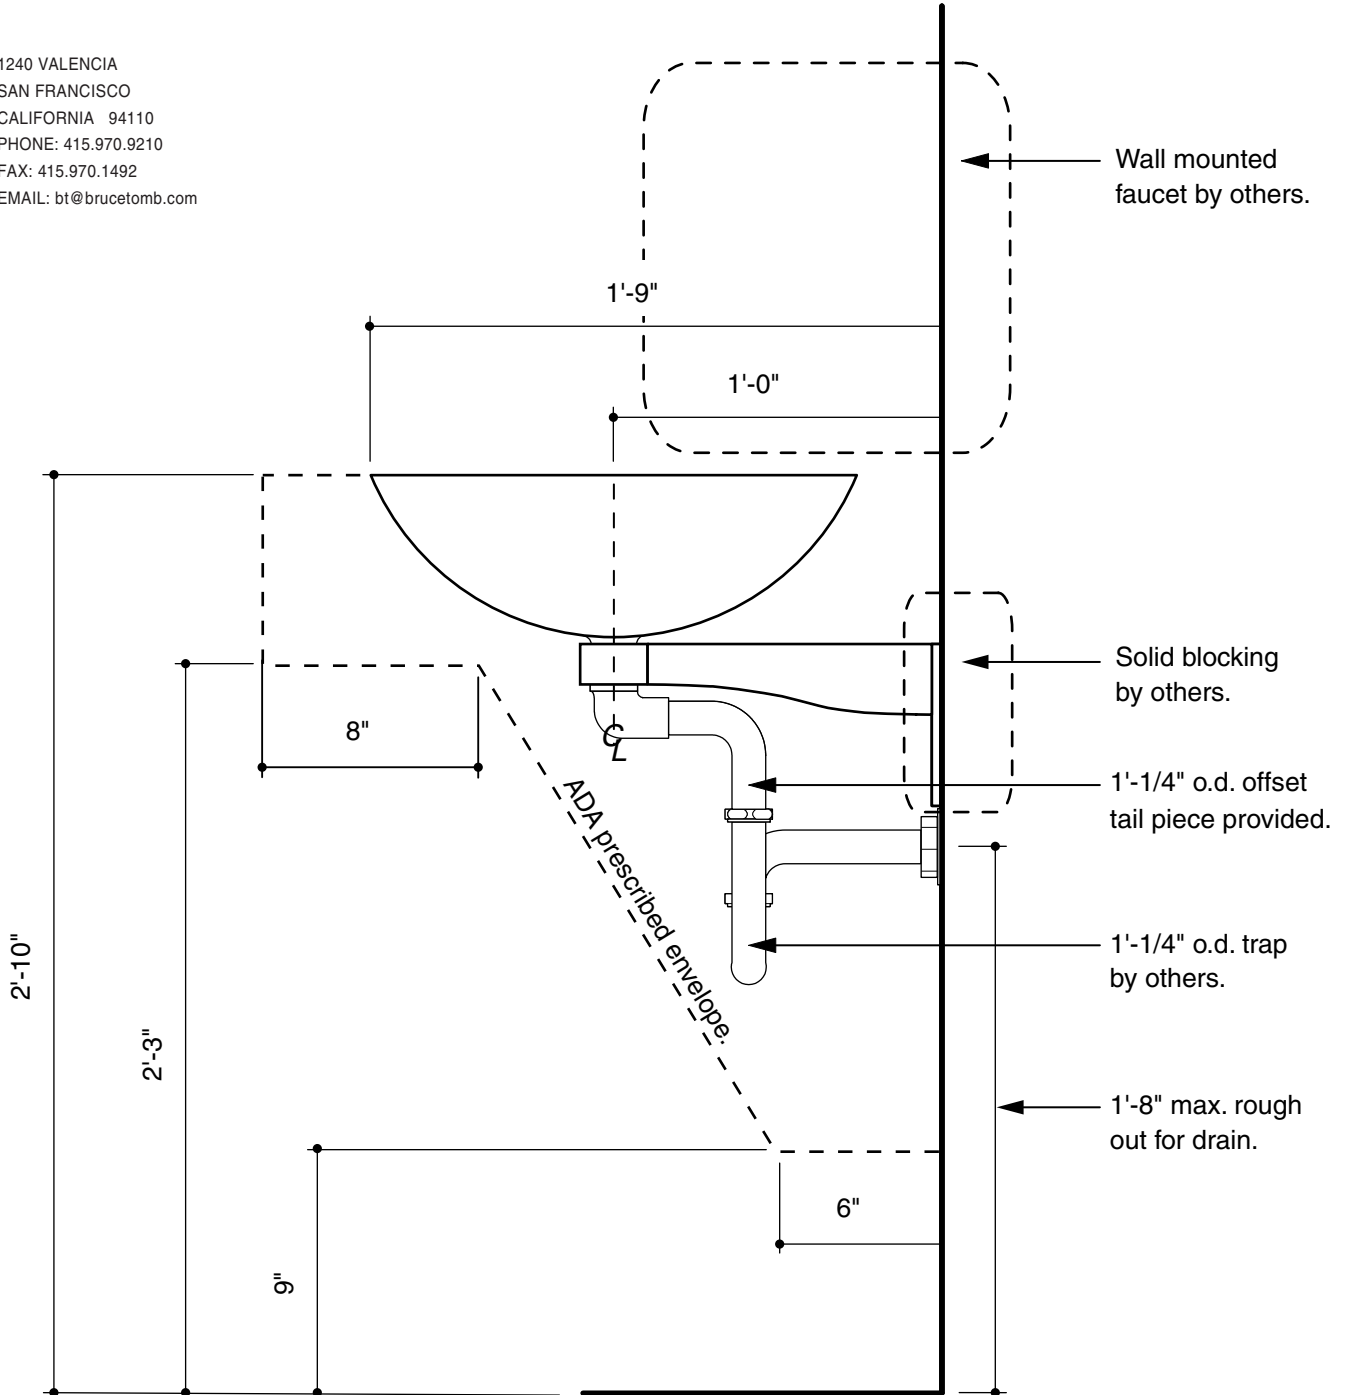

INFINITE FITTING
BASINS BY BRUCE TOMB

1240 VALENCIA
SAN FRANCISCO
CALIFORNIA 94110
PHONE: 415.970.9210
FAX: 415.970.1492
EMAIL: bt@brucetomb.com

SUGGESTED ADA INSTALLATION *
(not to scale)

*** SUGGESTED INSTALLATION MAY NOT BE APPROPRIATE FOR ALL AREAS.
PLEASE REVIEW LOCAL BUILDING CODES FOR CORRECT INSTALLATION.**