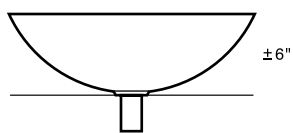

INFINITE FITTING
BASINS BY BRUCE TOMB

1240 VALENCIA
SAN FRANCISCO
CALIFORNIA 94110
PHONE 415-970-9210
FAX 415-970-1492
EMAIL info@infinitefitting.com
www.infinitefitting.com

The I F Basin is a unique sand-cast white bronze, silicon bronze, brass, or aluminum vessel basin, with a rough, as-cast texture on the outside, and satin-polish on the inside. The Basin was originally designed by Bruce Tomb as a sculptural piece titled *Sacred Basin* in 1984, which has been exhibited and published internationally. The Basin has since been developed as a simple, elegant solution for the extraordinary bathroom.

In keeping with the sculptural quality of the original design, every basin is subtly unique unto itself. Each Basin is individually cast from one pattern, and then carefully detailed by hand,

with the X and O drain details milled to order. Since the manufacturing process is similar to how a bell is made, the I F Basins carry a resonance when tapped, conveying the tone of the cast material. This aural quality distinguishes the I F Basin as substantial and timeless.

The I F Basin is well suited to those who demand the highest quality of materials and simplicity of form. The platonic form of the I F Basin, with its structural tailpiece, enables architects and designers to maximize their creativity for unique installations. We recommend mounting the Basin with an I F Wall Bracket, or directly onto a countertop.